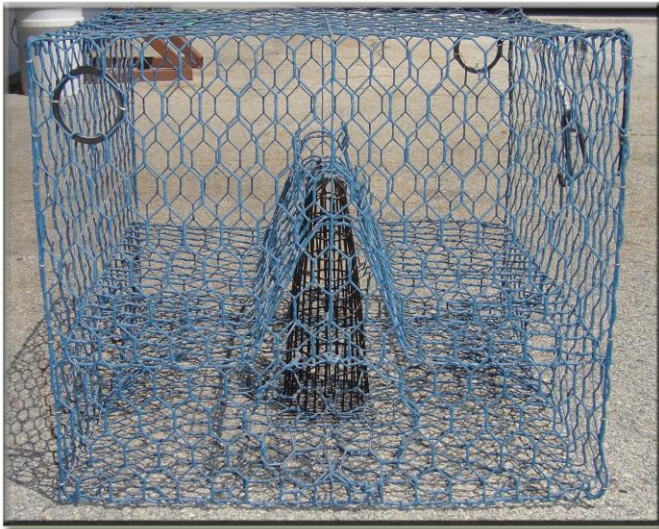

## Crab Traps & Miscellaneous Traps

Price	Discription	Price	Description
<b>Crab Traps</b>			
43.00	Crab Trap SQ - vinyl black or green (20x10)	40.00	Crab Trap - SQ galvanized(20x10)
42.00	Crab Trap Hex - vinyl black or green (20x10)	31.00	Igloo crab trap - square wire
	<b>Additional charges</b>	36.00	Half size crab trap - square wire
2.00	hatch door		
-0.50	19x9		
1.00	blue or yellow		
1.00	red, orange, lime, white, gray		
0.50	21x10		
1.00	inside baitwells		
2.00	extra reinforcing wire		
1.00	installed zinc		

Square wire trap

Tall Crab Trap (20x10)

Standard crab trap (19x9)

Half trap

Igloo trap